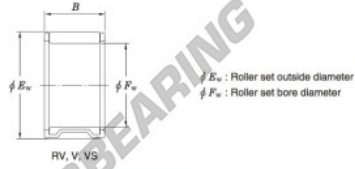

Needle roller bearing RV243215-4-JTEKT - RV243215-4-JTEKT

<https://www.123bearing.co.uk/bearing-housing/needle-roller-bearing/needle/rv243215-4-jtekt>

Needle roller and cage assemblies Koyo

| Boundary dimensions (mm) | | | Basic load ratings (kN) | | | Limiting speeds (min ⁻¹) | Bearing No. | Special series (Cage) | [Refer.] Mass (g) |
|--------------------------|-------|-----|-------------------------|----------|----------|--------------------------------------|-------------|-----------------------|-------------------|
| F_w | E_w | B | C_r | C_{10} | Oil lub. | | | | |
| 24 | 32 | 15 | 20.0 | 232 | 18 000 | RV243215-4 | — | 27 | |

PRODUCT FEATURES

| | |
|------------------|---------------|
| Brand | JTEKT |
| N° Ean13 | 3663952466712 |
| Inside diameter | 24 mm |
| Outside diameter | 32 mm |
| Thickness | 15 mm |
| Weight | 27 g |
| Packaging | 1 |