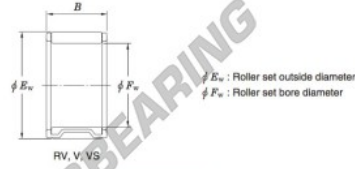

## Needle roller bearing RV223216-JTEKT - RV223216-JTEKT

<https://www.123bearing.co.uk/bearing-housing/needle-roller-bearing/needle/rv223216-jtekt>

Needle roller and cage assemblies Koyo

Boundary dimensions (mm)			Basic load ratings (kN)		Limiting speeds (min <sup>-1</sup> )	Bearing No.	Special series (Cage)	[Outer] Mass (g)
$F_w$	$E_w$	$B$	$C_r$	$C_{10}$	Oil lub.			
22	32	16	21.1	21.3	19 000	RV223216	—	35

### PRODUCT FEATURES

Brand	JTEKT
N° Ean13	3663952466637
Inside diameter	22 mm
Outside diameter	32 mm
Thickness	16 mm
Weight	35 g
Packaging	1

[contact@123bearing.co.uk](mailto:contact@123bearing.co.uk)

02038 087 274