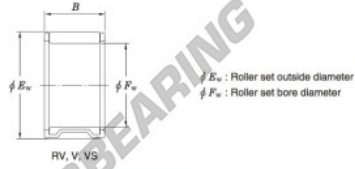

### Needle roller and cage assemblies Koyo

Boundary dimensions (mm)			Basic load ratings (kN)		Limiting speeds (min <sup>-1</sup> )	Bearing No.	Special series (Cage)	[Outer] Mass (g)
$F_w$	$E_w$	$B$	$C_r$	$C_{10}$	Oil lub.			
22	30	20	24.1	28.8	19 000	RV223020-1	—	31

## PRODUCT FEATURES

Brand	JTEKT
N° Ean13	4549250279805
Inside diameter	22 mm
Outside diameter	30 mm
Thickness	20 mm
Weight	31 g
Packaging	1

[contact@123bearing.co.uk](mailto:contact@123bearing.co.uk)

02038 087 274