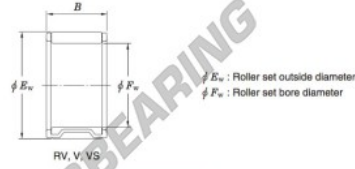

## Needle roller bearing RV223018-JTEKT - RV223018-JTEKT

<https://www.123bearing.co.uk/bearing-housing/needle-roller-bearing/needle/rv223018-jtekt>

### Needle roller and cage assemblies Koyo

Boundary dimensions (mm)			Basic load ratings (kN)			Limiting speeds (min <sup>-1</sup> )	Bearing No.	Special series (Cage)	[Outer] Mass (g)
$F_w$	$E_w$	B	$C_r$	$C_0$	Oil lub.				
22	30	18	21.8	25.2	19 000	<b>RV223018</b>	—	30	

## PRODUCT FEATURES

Brand	JTEKT
N° Ean13	3663952466606
Inside diameter	22 mm
Outside diameter	30 mm
Thickness	18 mm
Weight	30 g
Packaging	1

[contact@123bearing.co.uk](mailto:contact@123bearing.co.uk)

02038 087 274