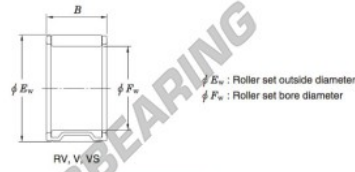

Needle roller bearing RV223015-JTEKT - RV223015-JTEKT

<https://www.123bearing.co.uk/bearing-housing/needle-roller-bearing/needle/rv223015-jtekt>

Needle roller and cage assemblies Koyo

Boundary dimensions (mm)			Basic load ratings (kN)		Limiting speeds (min ⁻¹)	Bearing No.	Special series (Cage)	[Outer] Mass (g)
F_w	E_w	B	C_r	C_0	Oil lub.			
22	30	15	16.7	17.9	19 000	RV223015	—	25

PRODUCT FEATURES

Brand	JTEKT
N° Ean13	3663952466590
Inside diameter	22 mm
Inside diameter	0.866" inch
Outside diameter	30 mm
Outside diameter	1.181" inch
Thickness	15 mm
Thickness	0.591" inch
Weight	25 g
Packaging	1