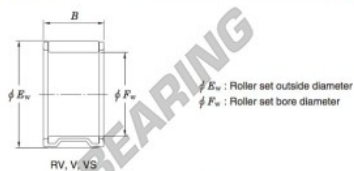

Needle roller bearing VS22-23B-JTEKT - VS22-23B-JTEKT

<https://www.123bearing.co.uk/bearing-housing/needle-roller-bearing/needle/vs22-23b-jtekt>

Needle roller and cage assemblies Koyo

Boundary dimensions (mm)			Basic load ratings (kN)		Limiting speeds (min ⁻¹)	Bearing No.	Special series (Cage)	[liter.] Mass (g)
F_w	E_w	B	C_r	C_{10}	Oil lub.			
22	28	23	24.2	35.1	20 000	VS22/23B	Width tolerance special ¹⁾	25

PRODUCT FEATURES

Brand	JTEKT
N° Ean13	4549250084379
Inside diameter	22 mm
Inside diameter	0.866" inch
Outside diameter	28 mm
Outside diameter	1.102" inch
Thickness	23 mm
Thickness	0.906" inch
Weight	25 g
Packaging	1