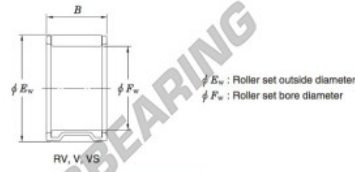

## Needle roller bearing 22VS2814E-JTEKT - 22VS2814E-JTEKT

<https://www.123bearing.co.uk/bearing-housing/needle-roller-bearing/needle/22vs2814e-jtekt>

Needle roller and cage assemblies Koyo

Boundary dimensions (mm)			Basic load ratings (kN)		Limiting speeds (min <sup>-1</sup> )	Bearing No.	Special series (Cage)	[Outer] Mass (g)
$F_w$	$E_w$	$B$	$C_r$	$C_{10}$	Oil lub.			
22	28	14	13.2	15.9	20 000	<b>22VS2814E</b>	—	16

### PRODUCT FEATURES

Brand	JTEKT
N° Ean13	3663952466545
Inside diameter	22 mm
Outside diameter	28 mm
Thickness	14 mm
Weight	16 g
Packaging	1

[contact@123bearing.co.uk](mailto:contact@123bearing.co.uk)

02038 087 274