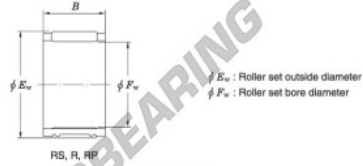

Needle roller cage RP202820-JTEKT - RP202820-JTEKT

<https://www.123bearing.co.uk/bearing-housing/needle-roller-bearing/cage/rp202820-jtekt>

Needle roller and cage assemblies Koyo

Boundary dimensions (mm)			Basic load ratings (kN)		Limiting speeds (min ⁻¹)	Bearing No.	Special series (Cage)	[Outer] Mass (g)
F_w	E_w	B	C_r	C_0	Oil lub.			
20	28	20	24.1	282	21 000	RP202820	—	28

PRODUCT FEATURES

Brand	JTEKT
N° Ean13	3663952466453
Inside diameter	20 mm
Outside diameter	28 mm
Thickness	20 mm
Weight	28 g
Packaging	1
Standard	No standard

contact@123bearing.co.uk

02038 087 274

CRT4 de Lesquin 60 Rue Du Haut De Sainghin 59273 Fretin FRANCE