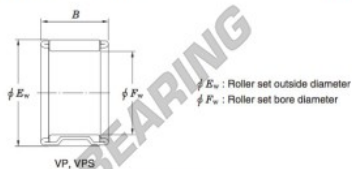

Needle roller bearing VP20-20-1-JTEKT - VP20-20-1-JTEKT

<https://www.123bearing.co.uk/bearing-housing/needle-roller-bearing/needle/vp20-20-1-jtekt>

Needle roller and cage assemblies Koyo

Boundary dimensions (mm)			Basic load ratings (kN)		Limiting speeds (min ⁻¹)	Bearing No.	Special series (Cage)	[Outer] Mass (g)
F_w	E_w	B	C_r	C_{10}	Oil lub.			
20	26	20	16.9	247	22 000	VP20/20-1	Width tolerance special ¹⁾	19

PRODUCT FEATURES

Brand	JTEKT
N° Ean13	4549250084317
Inside diameter	20 mm
Outside diameter	26 mm
Thickness	20 mm
Weight	19 g
Packaging	1

contact@123bearing.co.uk

02038 087 274

CRT4 de Lesquin 60 Rue Du Haut De Sainghin 59273 Fretin FRANCE