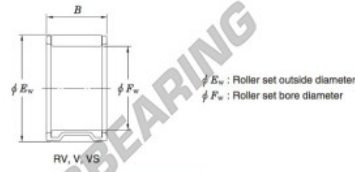

Needle roller bearing 20VS2612-JTEKT - 20VS2612-JTEKT

<https://www.123bearing.co.uk/bearing-housing/needle-roller-bearing/needle/20vs2612-jtekt>

Needle roller and cage assemblies Koyo

Boundary dimensions (mm)			Basic load ratings (kN)		Limiting speeds (min ⁻¹)	Bearing No.	Special series (Cage)	[liter] Mass (g)
F_w	E_w	B	C_r	C_{10}	Oil lub.			
20	26	11.6	10.7	119	22 000	20VS2612	Width tolerance special ¹⁾	12

PRODUCT FEATURES

Brand	JTEKT
N° Ean13	3663952466361
Inside diameter	20 mm
Outside diameter	26 mm
Thickness	11.6 mm
Weight	12 g
Packaging	1

contact@123bearing.co.uk

02038 087 274

CRT4 de Lesquin 60 Rue Du Haut De Sainghin 59273 Fretin FRANCE