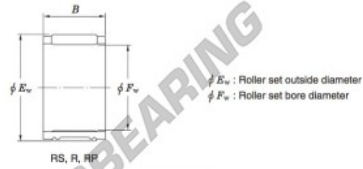

Needle roller bearing R17-15-JTEKT - R17-15-JTEKT

<https://www.123bearing.co.uk/bearing-housing/needle-roller-bearing/needle/r17-15-jtekt>

Needle roller and cage assemblies Koyo

Boundary dimensions (mm)			Basic load ratings (kN)			Limiting speeds (min ⁻¹)	Bearing No.	Special series (Cage)	[Outer] Mass (g)
F_w	E_w	B	C_r	C_0	Oil lub.				
17	21	15	10.7	15.0	26 000	R17/15	—	10	

PRODUCT FEATURES

Brand	JTEKT
N° Ean13	3663952466217
Inside diameter	17 mm
Outside diameter	21 mm
Thickness	15 mm
Weight	10 g
Packaging	1

contact@123bearing.co.uk

02038 087 274

CRT4 de Lesquin 60 Rue Du Haut De Sainghin 59273 Fretin FRANCE