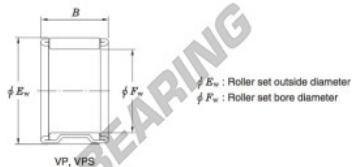

Needle roller bearing VPS16-28A-JTEKT - VPS16-28A-JTEKT

<https://www.123bearing.co.uk/bearing-housing/needle-roller-bearing/needle/vps16-28a-jtekt>

Needle roller and cage assemblies Koyo

Boundary dimensions (mm)			Basic load ratings (kN)		Limiting speeds (min ⁻¹)	Bearing No.	Special series (Cage)	[Outer] Mass (g)
F_w	E_w	B	C_r	C_{10}	Oil lub.			
16	22	28.4	21.7	27.9	26 000	VPS16/28A	—	24

PRODUCT FEATURES

Brand	JTEKT
N° Ean13	3663952466163
Inside diameter	16 mm
Outside diameter	22 mm
Thickness	28.4 mm
Weight	24 g
Packaging	1

contact@123bearing.co.uk

02038 087 274

CRT4 de Lesquin 60 Rue Du Haut De Sainghin 59273 Fretin FRANCE