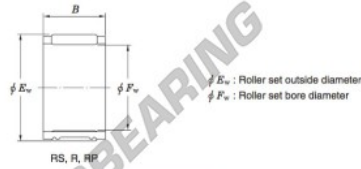

Needle roller cage R16-13-JTEKT - R16-13-JTEKT

<https://www.123bearing.co.uk/bearing-housing/needle-roller-bearing/cage/r16-13-jtekt>

Needle roller and cage assemblies Koyo

Boundary dimensions (mm)			Basic load ratings (kN)		Limiting speeds (min ⁻¹)	Bearing No.	Special series (Cage)	[liter] Mass (g)
F_w	E_w	B	C_r	C_0	Oil lub.			
16	20	13	9.4	12.5	28 000	R16/13	Width tolerance special ¹⁾	8.5

PRODUCT FEATURES

Brand	JTEKT
N° Ean13	3663952466118
Inside diameter	16 mm
Outside diameter	20 mm
Thickness	13 mm
Weight	8.5 g
Packaging	1

contact@123bearing.co.uk

02038 087 274

CRT4 de Lesquin 60 Rue Du Haut De Sainghin 59273 Fretin FRANCE