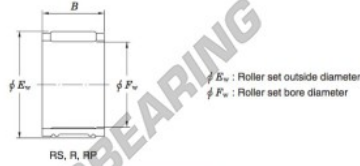

Needle roller bearing RS151908A-JTEKT - RS151908A-JTEKT

<https://www.123bearing.co.uk/bearing-housing/needle-roller-bearing/needle/rs151908a-jtekt>

Needle roller and cage assemblies Koyo

Boundary dimensions (mm)			Basic load ratings (kN)		Limiting speeds (min ⁻¹)		Bearing No.	Special series (Cage)	[Outer] Mass (g)
F_w	E_w	B	C_r	C_0	Oil lub.				
15	19	7.8	4.7	50	29 000		RS151908A	—	5.0

PRODUCT FEATURES

Brand	JTEKT
N° Ean13	3663952466019
Inside diameter	15 mm
Outside diameter	19 mm
Thickness	7.8 mm
Weight	5 g
Packaging	1

contact@123bearing.co.uk

02038 087 274

CRT4 de Lesquin 60 Rue Du Haut De Sainghin 59273 Fretin FRANCE