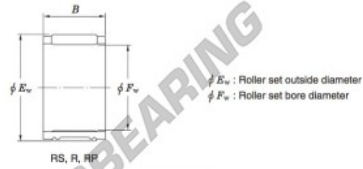

Needle roller bearing RS141918-JTEKT - RS141918-JTEKT

<https://www.123bearing.co.uk/bearing-housing/needle-roller-bearing/needle/rs141918-jtekt>

Needle roller and cage assemblies Koyo

Boundary dimensions (mm)			Basic load ratings (kN)		Limiting speeds (min ⁻¹)	Bearing No.	Special series (Cage)	[Outer] Mass (g)
F_w	E_w	B	C_r	C_0	Oil lub.			
14	19	18	12.3	14.5	30 000	RS141918	—	13

PRODUCT FEATURES

Brand	JTEKT
N° Ean13	3663952466002
Inside diameter	14 mm
Outside diameter	19 mm
Thickness	18 mm
Weight	13 g
Packaging	1

contact@123bearing.co.uk

02038 087 274

CRT4 de Lesquin 60 Rue Du Haut De Sainghin 59273 Fretin FRANCE