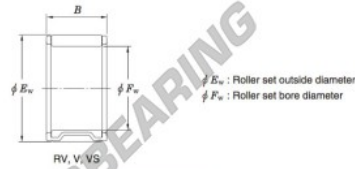

Needle roller bearing RV141909P1-JTEKT - RV141909P1-JTEKT

<https://www.123bearing.co.uk/bearing-housing/needle-roller-bearing/needle/rv141909p1-jtekt>

Needle roller and cage assemblies Koyo

Boundary dimensions (mm)			Basic load ratings (kN)		Limiting speeds (min ⁻¹)	Bearing No.	Special series (Cage)	[Outer] Mass (g)
F_w	E_w	B	C_r	C_{10}	Oil lub.			
14	19	9	7.0	7.1	30 000	RV141909P1	—	5.7

PRODUCT FEATURES

Brand	JTEKT
N° Ean13	3663952465999
Inside diameter	14 mm
Inside diameter	0.551" inch
Outside diameter	19 mm
Outside diameter	0.748" inch
Thickness	9 mm
Thickness	0.354" inch
Weight	5.7 g
Packaging	1