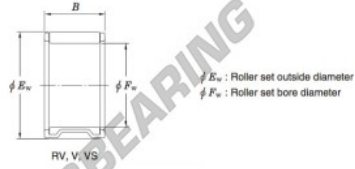

## Needle roller bearing RV121712A-2-JTEKT - RV121712A-2-JTEKT

<https://www.123bearing.co.uk/bearing-housing/needle-roller-bearing/needle/rv121712a-2-jtekt>

Needle roller and cage assemblies Koyo

Boundary dimensions (mm)			Basic load ratings (kN)		Limiting speeds (min <sup>-1</sup> )	Bearing No.	Special series (Cage)	[Outer] Mass (g)
$F_w$	$E_w$	$B$	$C_r$	$C_0$	Oil lub.			
12	17	11.5	8.2	8.3	34 000	RV121712A-2	—	6.6

### PRODUCT FEATURES

Brand	JTEKT
N° Ean13	3663952465920
Inside diameter	12 mm
Outside diameter	17 mm
Thickness	11.5 mm
Weight	6.6 g
Packaging	1

[contact@123bearing.co.uk](mailto:contact@123bearing.co.uk)