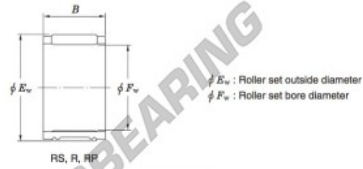

## Needle roller bearing R12-13-JTEKT - R12-13-JTEKT

<https://www.123bearing.co.uk/bearing-housing/needle-roller-bearing/needle/r12-13-jtekt>

Needle roller and cage assemblies Koyo

Boundary dimensions (mm)			Basic load ratings (kN)			Limiting speeds (min <sup>-1</sup> )	Bearing No.	Special series (Cage)	[Outer] Mass (g)
$F_w$	$E_w$	B	$C_r$	$C_0$	Oil lub.				
12	15	13	6.3	82	36 000	<b>R12/13</b>	—	4.7	

### PRODUCT FEATURES

Brand	JTEKT
N° Ean13	3663952465906
Inside diameter	12 mm
Inside diameter	0.472" inch
Outside diameter	15 mm
Outside diameter	0.591" inch
Thickness	13 mm
Thickness	0.512" inch
Weight	4.7 g
Packaging	1