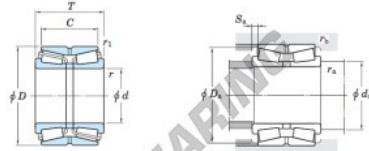

Tapered roller bearing 46T30312DJR-51-JTEKT - 46T30312DJR-51-JTEKT

<https://www.123bearing.co.uk/bearing-housing/roller-bearing/tapered/46t30312djr-51-jtekt>

Double-row tapered roller bearings Koyo
TDO type

Boundary dimensions (mm)						Basic load ratings (kN)		Limiting speeds (min ⁻¹)	
d	D	T	C	r_1 min.	r_2 min.	C_r	C_{0r}	Grease lub.	Oil lub.
60	130	74	61	2.5	1	262	359	2 100	2 900

Bearing No.	Mounting dimensions (mm)					Constant e	Axial load factors				Refer.) Mass (kg)
	d_a min.	D_a min.	S_a min.	r_a max.	r_b max.		Y_2	Y_3	Y_0		
46T30312DJR/51	74	124	11.5	2.5	1	0.83	0.82	1.22	0.8	4.45	

PRODUCT FEATURES

Brand	JTEKT
N° Ean13	3663952437606
Inside diameter	60 mm
Outside diameter	130 mm
Thickness	74 mm
Packaging	1

contact@123bearing.co.uk

02038 087 274

CRT4 de Lesquin 60 Rue Du Haut De Sainghin 59273 Fretin FRANCE