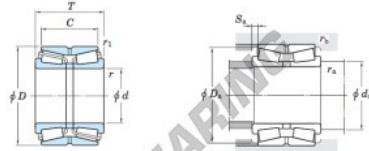

## Tapered roller bearing 46T30312DJR-51-JTEKT - 46T30312DJR-51-JTEKT

<https://www.123bearing.co.uk/bearing-housing/roller-bearing/tapered/46t30312djr-51-jtekt>

Double-row tapered roller bearings Koyo  
TDO type

Boundary dimensions (mm)						Basic load ratings (kN)		Limiting speeds (min <sup>-1</sup> )	
$d$	$D$	$T$	$C$	$r_1$ min.	$r_2$ min.	$C_r$	$C_{0r}$	Grease lub.	Oil lub.
60	130	74	51	2.5	1	262	359	2 100	2 900

Bearing No.	Mounting dimensions (mm)					Constant $e$	Axial load factors				Refer.) Mass (kg)
	$d_a$ min.	$D_a$ min.	$S_a$ min.	$r_a$ max.	$r_b$ max.		$Y_2$	$Y_3$	$Y_0$		
46T30312DJR/51	74	124	11.5	2.5	1	0.83	0.82	1.22	0.8	4.45	

### PRODUCT FEATURES

Brand	JTEKT
N° Ean13	3663952437606
Inside diameter	60 mm
Outside diameter	130 mm
Thickness	74 mm
Packaging	1

[contact@123bearing.co.uk](mailto:contact@123bearing.co.uk)

02038 087 274