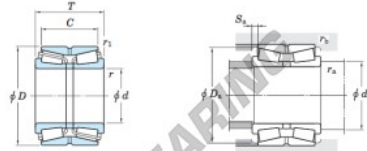

## Tapered roller bearing 46T32311JR-76-JTEKT - 46T32311JR-76-JTEKT

<https://www.123bearing.co.uk/bearing-housing/roller-bearing/tapered/46t32311jr-76-jtekt>

Double-row tapered roller bearings Koyo  
TDO type

Boundary dimensions (mm)						Basic load ratings (kN)		Limiting speeds (min <sup>-1</sup> )	
d	D	T	C	r	r <sub>1</sub>	C <sub>r</sub>	C <sub>0r</sub>	Grease lub.	Oil lub.
55	120	97	76	2	0.6	343	500	2 700	3 600

Bearing No.	Mounting dimensions (mm)					Constant e	Axial load factors			Refer.) Mass (kg)
	d <sub>4</sub> min.	D <sub>4</sub> min.	S <sub>4</sub> min.	r <sub>a</sub> max.	r <sub>2</sub> max.		Y <sub>2</sub>	Y <sub>3</sub>	Y <sub>0</sub>	
46T32311JR/76	67	111	10.5	2	0.6	0.35	1.96	2.91	1.91	4.98

### PRODUCT FEATURES

Brand	JTEKT
N° Ean13	3663952437576
Inside diameter	55 mm
Outside diameter	120 mm
Thickness	97 mm
Packaging	1

[contact@123bearing.co.uk](mailto:contact@123bearing.co.uk)

02038 087 274