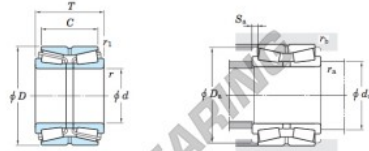

## Tapered roller bearing 46T30311JR-57-JTEKT - 46T30311JR-57-JTEKT

<https://www.123bearing.co.uk/bearing-housing/roller-bearing/tapered/46t30311jr-57-jtekt>

Double-row tapered roller bearings ———— **Koyo**  
TDO type

Boundary dimensions (mm)						Basic load ratings (kN)		Limiting speeds (min <sup>-1</sup> )	
d	D	T	C	r	r <sub>1</sub>	C <sub>r</sub>	C <sub>0r</sub>	Grease lub.	Oil lub.
55	120	70	67	2	0.6	256	341	2 700	3 600

Bearing No.	Mounting dimensions (mm)					Constant e	Axial load factors			Refer.) Mass (kg)
	d <sub>4</sub> min.	D <sub>4</sub> min.	S <sub>4</sub> min.	r <sub>4</sub> max.	r <sub>5</sub> max.		Y <sub>2</sub>	Y <sub>3</sub>	Y <sub>0</sub>	
46T30311JR/57	67	111	6.5	2	0.6	0.35	1.96	2.91	1.91	3.57

### PRODUCT FEATURES

Brand	JTEKT
N° Ean13	3663952437569
Inside diameter	55 mm
Outside diameter	120 mm
Thickness	70 mm
Packaging	1

[contact@123bearing.co.uk](mailto:contact@123bearing.co.uk)

02038 087 274