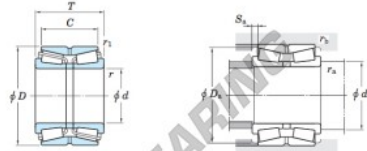

Tapered roller bearing 46T30311DJR-49-JTEKT - 46T30311DJR-49-JTEKT

<https://www.123bearing.co.uk/bearing-housing/roller-bearing/tapered/46t30311djr-49-jtekt>

Double-row tapered roller bearings TDO type **Koyo**

Boundary dimensions (mm)						Basic load ratings (kN)		Limiting speeds (min ⁻¹)	
d	D	T	C	$r_{o \min}$	$r_{a \min}$	C_r	C_{0r}	Grease lub.	Oil lub.
55	120	70	49	2	0.6	221	297	2 300	3 200

Bearing No.	Mounting dimensions (mm)					Constant e	Axial load factors				Refer.) Mass (kg)
	$d_a \min.$	$D_a \min.$	$S_a \min.$	$r_a \max.$	$r_o \max.$		Y_2	Y_3	Y_0		
46T30311DJR/49	67	113	10.5	2	0.6	0.83	0.82	1.22	0.8	3.54	

PRODUCT FEATURES

Brand	JTEKT
N° Ean13	3663952437552
Inside diameter	55 mm
Inside diameter	2.165" inch
Outside diameter	120 mm
Outside diameter	4.724" inch
Thickness	70 mm
Thickness	2.756" inch
Packaging	1