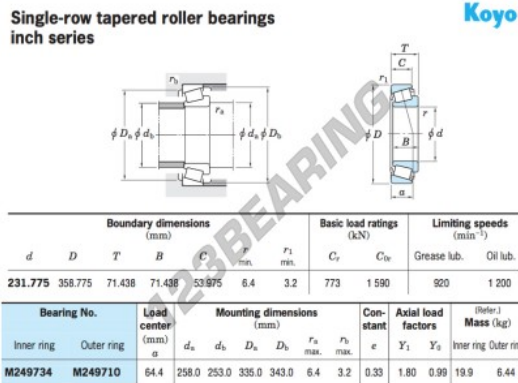

# Tapered roller bearing

## M249734-M249710-JTEKT - M249734-M249710-JTEKT

https://www.123bearing.co.uk/bearing-housing/roller-bearing/tapered/m249734-m249710-jtekt

## PRODUCT FEATURES

Brand	JTEKT
N° Ean13	3663952431857
Inside diameter	231.775 mm
Outside diameter	358.775 mm
Thickness	71.438 mm
Packaging	1

[contact@123bearing.co.uk](mailto:contact@123bearing.co.uk)

02038 087 274