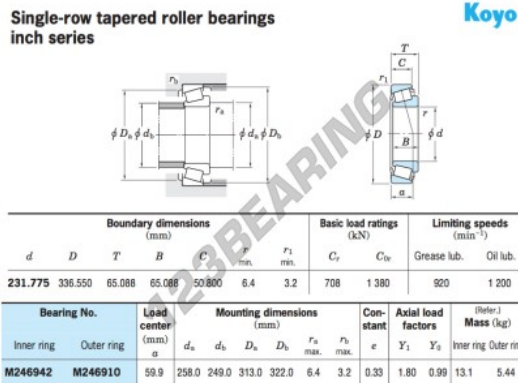

Tapered roller bearing

M246942-M246910-JTEKT - M246942-M246910-JTEKT

https://www.123bearing.co.uk/bearing-housing/roller-bearing/tapered/m246942-m246910-jtekt

PRODUCT FEATURES

Brand	JTEKT
N° Ean13	3663952431833
Inside diameter	231.775 mm
Outside diameter	336.55 mm
Thickness	65.088 mm
Packaging	1