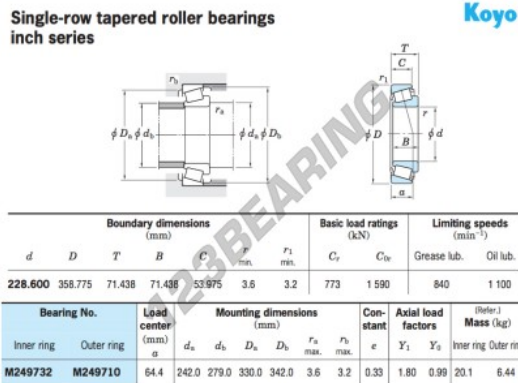

Tapered roller bearing

M249732-M249710-JTEKT - M249732-M249710-JTEKT

https://www.123bearing.co.uk/bearing-housing/roller-bearing/tapered/m249732-m249710-jtekt

PRODUCT FEATURES

Brand	JTEKT
N° Ean13	3663952431802
Inside diameter	228.6 mm
Inside diameter	9" inch
Outside diameter	358.775 mm
Outside diameter	14 1/8" inch
Thickness	71.438 mm
Thickness	2 13/16" inch
Packaging	1