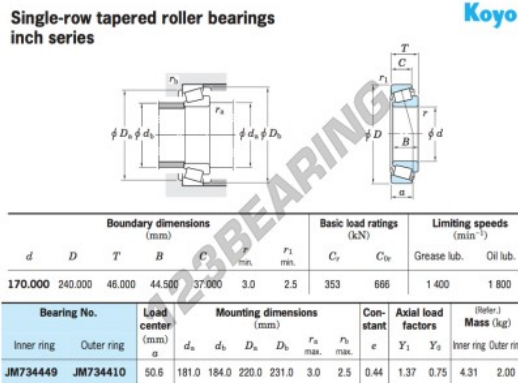

# Tapered roller bearing

## JM734449-JM734410-JTEKT - JM734449-JM734410-JTEKT

<https://www.123bearing.co.uk/bearing-housing/roller-bearing/tapered/jm734449-jm734410-jtekt>

## PRODUCT FEATURES

Brand	JTEKT
N° Ean13	3663952431734
Inside diameter	170 mm
Outside diameter	240 mm
Thickness	46 mm
Weight	6319 g
Packaging	1
Standard	No standard

[contact@123bearing.co.uk](mailto:contact@123bearing.co.uk)