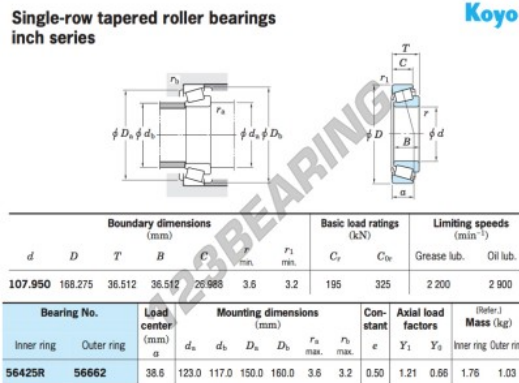

Tapered roller bearing 56425R-56662-JTEKT - 56425R-56662-JTEKT

<https://www.123bearing.co.uk/bearing-housing/roller-bearing/tapered/56425r-56662-jtekt>

PRODUCT FEATURES

Brand	JTEKT
N° Ean13	3663952430102
Inside diameter	107.95 mm
Outside diameter	168.275 mm
Thickness	36.512 mm
Packaging	1