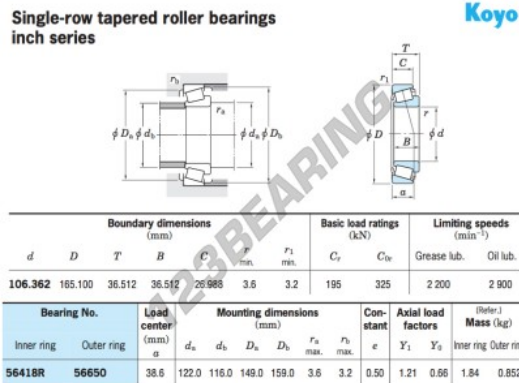

# Tapered roller bearing

## 56418R-56650-JTEKT - 56418R-56650-JTEKT

<https://www.123bearing.co.uk/bearing-housing/roller-bearing/tapered/56418r-56650-jtekt>

## PRODUCT FEATURES

Brand	JTEKT
N° Ean13	3663952430058
Inside diameter	106.362 mm
Inside diameter	4 3/16" inch
Outside diameter	165.1 mm
Outside diameter	6 1/2" inch
Thickness	36.512 mm
Thickness	1 7/16" inch
Packaging	1