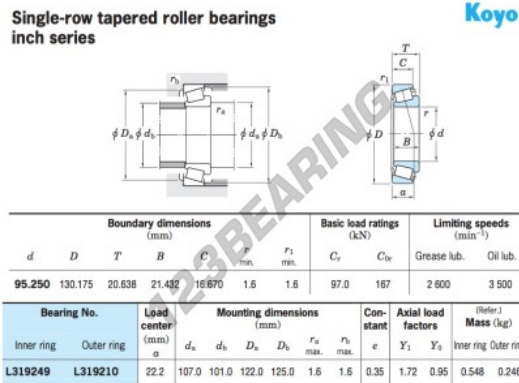

Tapered roller bearing

L319249-L319210-JTEKT - L319249-L319210-JTEKT

https://www.123bearing.co.uk/bearing-housing/roller-bearing/tapered/l319249-l319210-jtekt

PRODUCT FEATURES

Brand	JTEKT
N° Ean13	3663952429809
Inside diameter	95.25 mm
Outside diameter	130.175 mm
Thickness	20.638 mm
Packaging	1