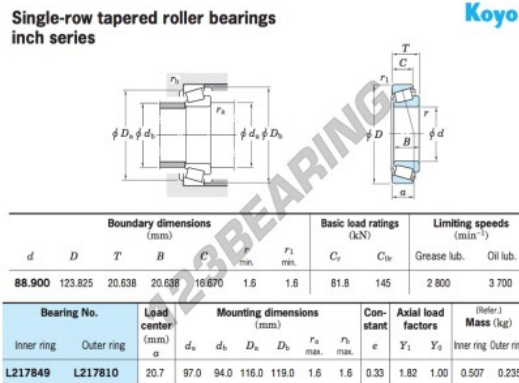

Tapered roller bearing

L217849-L217810-JTEKT - L217849-L217810-JTEKT

https://www.123bearing.co.uk/bearing-housing/roller-bearing/tapered/l217849-l217810-jtekt

PRODUCT FEATURES

| | |
|------------------|---------------|
| Brand | JTEKT |
| N° Ean13 | 3663952429588 |
| Inside diameter | 88.9 mm |
| Outside diameter | 123.825 mm |
| Thickness | 20.638 mm |
| Packaging | 1 |