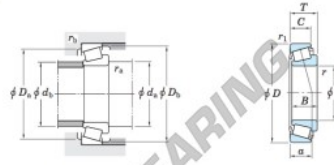

Tapered roller bearing 5578R-5535-JTEKT - 5578R-5535-JTEKT

<https://www.123bearing.co.uk/bearing-housing/roller-bearing/tapered/5578r-5535-jtekt>

Single-row tapered roller bearings
inch series

Koyo

Boundary dimensions (mm)							Basic load ratings (kN)		Limiting speeds (min ⁻¹)	
d	D	T	B	C	r_a max.	r_b max.	C_r	C_{10}	Grease lub.	Oil lub.
53.975	122.238	43.658	43.764	30.512	3.6	3.2	221	318	3 200	4 300

Bearing No.		Load center (mm)	Mounting dimensions (mm)						Constant	Axial load factors		(Refer to Mass (kg))	
Inner ring	Outer ring	a	d_a	d_b	D_a	D_b	r_a max.	r_b max.	e	Y_1	Y_2	Inner ring	Outer ring
5578R	5535	31.1	73.0	67.0	106.0	116.0	3.6	3.2	0.36	1.67	0.92	1.84	0.807

PRODUCT FEATURES

Brand	JTEKT
N° Ean13	3663952427935
Inside diameter	53.975 mm
Outside diameter	122.238 mm
Thickness	43.658 mm
Packaging	1

contact@123bearing.co.uk

02038 087 274

CRT4 de Lesquin 60 Rue Du Haut De Sainghin 59273 Fretin FRANCE