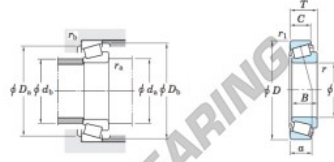

## Tapered roller bearing 49576-49520-JTEKT - 49576-49520-JTEKT

<https://www.123bearing.co.uk/bearing-housing/roller-bearing/tapered/49576-49520-jtekt>

Single-row tapered roller bearings  
inch series Koyo

Boundary dimensions (mm)							Basic load ratings (kN)		Limiting speeds (min <sup>-1</sup> )	
d	D	T	B	C	r <sub>1</sub>	r <sub>2</sub>	C <sub>r</sub>	C <sub>10</sub>	Grease lub.	Oil lub.
44.450	98.425	30.162	31.760	25.400	0.8	3.2	114	143	3 900	5 200

Bearing No.		Load center (mm)	Mounting dimensions (mm)						Constant	Axial load factors		Mass (kg)	
Inner ring	Outer ring	a	d <sub>a</sub>	d <sub>b</sub>	D <sub>a</sub>	D <sub>b</sub>	r <sub>a</sub> max.	r <sub>b</sub> max.	e	Y <sub>1</sub>	Y <sub>2</sub>	Inner ring	Outer ring
49576	49520	24.1	55.0	54.0	88.0	96.0	0.8	3.2	0.40	1.50	0.82	0.856	0.384

### PRODUCT FEATURES

Brand	JTEKT
N° Ean13	3663952427164
Inside diameter	44.45 mm
Outside diameter	98.425 mm
Thickness	30.162 mm
Packaging	1

[contact@123bearing.co.uk](mailto:contact@123bearing.co.uk)

02038 087 274