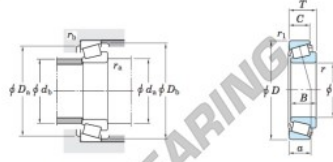

## Tapered roller bearing 16137-16284-JTEKT - 16137-16284-JTEKT

<https://www.123bearing.co.uk/bearing-housing/roller-bearing/tapered/16137-16284-jtekt>

Single-row tapered roller bearings  
inch series

Koyo

Boundary dimensions (mm)							Basic load ratings (kN)		Limiting speeds (min <sup>-1</sup> )	
d	D	T	B	C	r <sub>1</sub>	r <sub>2</sub>	C <sub>r</sub>	C <sub>10</sub>	Grease lub.	Oil lub.
34.925	72.238	20.638	20.638	19.875	3.6	1.2	49.7	61.3	5 600	7 400

Bearing No.		Load center (mm)	Mounting dimensions (mm)						Constant	Axial load factors		(Refer to) Mass (kg)	
Inner ring	Outer ring	a	d <sub>a</sub>	d <sub>b</sub>	D <sub>a</sub>	D <sub>b</sub>	r <sub>a</sub> max.	r <sub>b</sub> max.	e	Y <sub>1</sub>	Y <sub>2</sub>	Inner ring	Outer ring
16137	16284	16.6	46.5	40.5	63.0	67.0	3.6	1.2	0.40	1.49	0.82	0.236	0.144

### PRODUCT FEATURES

Brand	JTEKT
N° Ean13	3663952426310
Inside diameter	34.925 mm
Outside diameter	72.238 mm
Thickness	20.638 mm
Packaging	1

[contact@123bearing.co.uk](mailto:contact@123bearing.co.uk)

02038 087 274