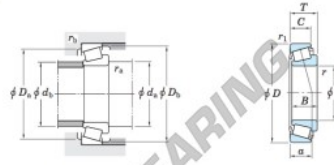

## Tapered roller bearing 02473-02420-JTEKT - 02473-02420-JTEKT

<https://www.123bearing.co.uk/bearing-housing/roller-bearing/tapered/02473-02420-jtekt>

Single-row tapered roller bearings  
inch series

Koyo

Boundary dimensions (mm)							Basic load ratings (kN)		Limiting speeds (min <sup>-1</sup> )	
d	D	T	B	C	r <sub>1</sub>	r <sub>2</sub>	C <sub>r</sub>	C <sub>10</sub>	Grease lub.	Oil lub.
25.400	68.262	22.225	22.225	17.462	0.8	1.6	51.0	61.1	6 000	8 000

Bearing No.		Load center (mm)	Mounting dimensions (mm)						Constant	Axial load factors		(Refer to Mass (kg))	
Inner ring	Outer ring	a	d <sub>a</sub>	d <sub>b</sub>	D <sub>a</sub>	D <sub>b</sub>	r <sub>a</sub> max.	r <sub>b</sub> max.	e	Y <sub>1</sub>	Y <sub>2</sub>	Inner ring	Outer ring
02473	02420	17.1	34.5	33.5	59.0	63.0	0.8	1.6	0.42	1.44	0.79	0.275	0.150

### PRODUCT FEATURES

Brand	JTEKT
N° Ean13	3663952425719
Inside diameter	25.4 mm
Outside diameter	68.262 mm
Thickness	22.225 mm
Packaging	1

[contact@123bearing.co.uk](mailto:contact@123bearing.co.uk)

02038 087 274