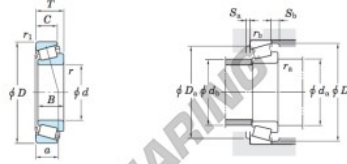

# Tapered roller bearing T7FC060-JTEKT - T7FC060-JTEKT

<https://www.123bearing.co.uk/bearing-housing/roller-bearing/tapered/t7fc060-jtekt>

Single-row tapered roller bearings  
metric series

Koyo

Boundary dimensions (mm)					Basic load ratings (kN)				Limiting speeds (min <sup>-1</sup> )		Bearing No. <sup>1)</sup>			
d	D	T	B	C	C <sub>r</sub>	C <sub>0r</sub>	C <sub>90</sub>	C <sub>100</sub>	Grease lub.	Oil lub.				
60	125	37	33.5	28	3	3	153	194	2 800	3 900	<b>T7FC060</b>			
Dimension series to ISO 355 (Refer. 1)	Load center (mm) a	Mounting dimensions (mm)								Constant e	Axial load factors		(Refer. 1) Mass (kg)	
		d <sub>1a</sub> min.	d <sub>1a</sub> max.	D <sub>1a</sub> min.	D <sub>1a</sub> max.	S <sub>1a</sub> min.	S <sub>1a</sub> max.	r <sub>1a</sub> min.	r <sub>1a</sub> max.		Y <sub>1</sub>	Y <sub>0</sub>		
7FC	40.8	74	71	111	94	119	4	11	2.5	2.5	0.82	0.73	0.40	2.03

## PRODUCT FEATURES

Brand	JTEKT
N° Ean13	3663952406053
Inside diameter	60 mm
Outside diameter	125 mm
Thickness	37 mm
Packaging	1

[contact@123bearing.co.uk](mailto:contact@123bearing.co.uk)

02038 087 274

CRT4 de Lesquin 60 Rue Du Haut De Sainghin 59273 Fretin FRANCE