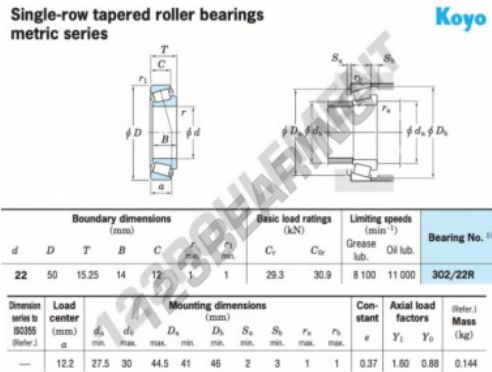

Tapered roller bearing 302-22-R-JTEKT - 302-22-R-JTEKT

<https://www.123bearing.co.uk/bearing-housing/roller-bearing/tapered/302-22-r-jtekt>

PRODUCT FEATURES

Brand	JTEKT
N° Ean13	3663952400426
Inside diameter	22 mm
Outside diameter	50 mm
Thickness	15.25 mm
Packaging	1