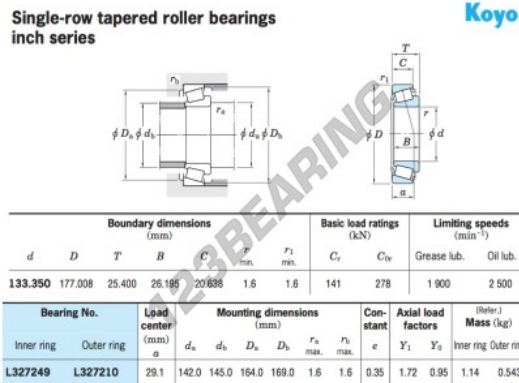

Tapered roller bearing

L327249-L327210-JTEKT - L327249-L327210-JTEKT

https://www.123bearing.co.uk/bearing-housing/roller-bearing/tapered/l327249-l327210-jtekt

PRODUCT FEATURES

Brand	JTEKT
N° Ean13	3663952125862
Weight	1844 g
Packaging	1