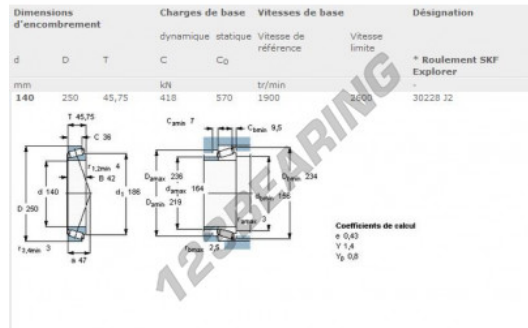

## Tapered roller bearing 30228J2-SKF - 30228-J2-SKF

<https://www.123bearing.co.uk/bearing-housing/roller-bearing/tapered/30228-j2-skf>

### PRODUCT FEATURES

Brand	SKF
N° Ean13	3663952236681
Inside diameter	140 mm
Outside diameter	250 mm
Thickness	45.75 mm
Weight	8650 g
Packaging	1

[contact@123bearing.co.uk](mailto:contact@123bearing.co.uk)