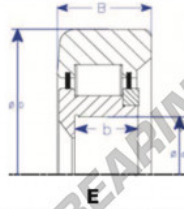

Mast guide bearing MG306DDL-2-ENDURO - MG306-DDL-2-ENDURO

<https://www.123bearing.co.uk/bearing-housing/deep-groove-bearing/mast-guide/mg306-ddl-2-enduro>

Non-Threaded Shoulder

Style IV Roller Bearing

Part Number	Style	Inner Diameter, d	Outer Diameter, D	Inner Ring Width, b	Outer Ring Width, B	Radius, R	Dynamic Capacity	Static Capacity
MG 306.DDL-2	IV-e Non threaded shoulder	30,000 mm	75,70 mm	16 mm	24,000 mm	6,000 mm	57,100 kN	67,100 kN

PRODUCT FEATURES

Brand	ENDURO
N° Ean13	3616060581822
Inside diameter	30 mm
Outside diameter	75.2 mm
Thickness	24 mm
Weight	150 g
Dynamic load	57.1 kN
Static load	67.1 kN
Packaging	-
Standard	-

contact@123bearing.co.uk