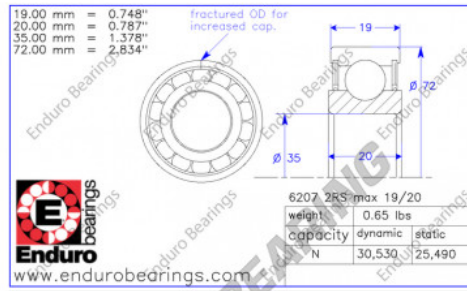

Deep groove ball bearing single row

6207-2RS-MAX-19-20-ENDURO - 6207-2RS-MAX-19-20-ENDURO

<https://www.123bearing.co.uk/bearing-housing/deep-groove-bearing/single-row/6207-2rs-max-19-20-enduro>

Enduro	Insert Bearing
Inner Diameter, d	35.0 mm
Outer Diameter, D	72.0 mm
Width, B	20.00 mm
Inner Width, b	19.00 mm
Dynamic Capacity, Cr.	38,930 N
Static Capacity, Cor.	28,780 N
Weight	0.64 lb

PRODUCT FEATURES

Brand	ENDURO
N° Ean13	195947009725
Inside diameter	35 mm
Sealing	Seal on both sides
Outside diameter	72 mm
Thickness	20 mm
Weight	290 g
Packaging	1

contact@123bearing.co.uk

02038 087 274