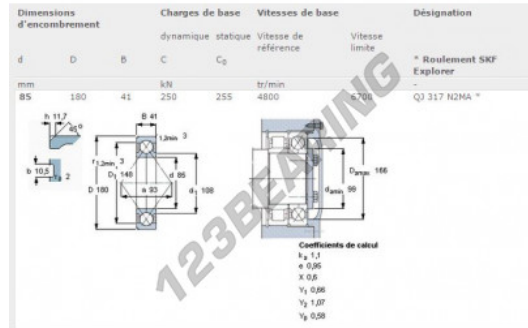

Deep groove ball bearing single row QJ317-N2MA-SKF - QJ317-N2-MA-SKF

<https://www.123bearing.co.uk/bearing-housing/deep-groove-bearing/single-row/qj317-n2-ma-skf>

PRODUCT FEATURES

Brand	SKF
N° Ean13	7316577109590
Inside diameter	85 mm
Sealing	Non-tight
Cage	Machined metal
Contact angle	35 °
Outside diameter	180 mm
Thickness	41 mm
Limiting speed	6700 rpm
Weight	5328 g
Dynamic load	250 kN
Static load	255 kN
Packaging	1