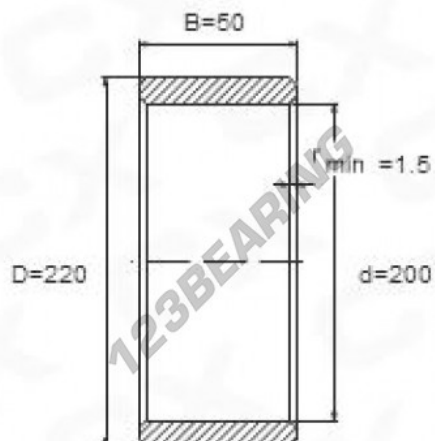

Inner ring IR200-220-50 - IR200X220X50

<https://www.123bearing.co.uk/bearing-housing/needle-roller-bearing/inner-ring/ir200x220x50>

PRODUCT FEATURES

Brand	GEN
Inside diameter	200 mm
Outside diameter	220 mm
Thickness	50 mm
Type	IR
Weight	2050 g
Packaging	1
Standard	No standard