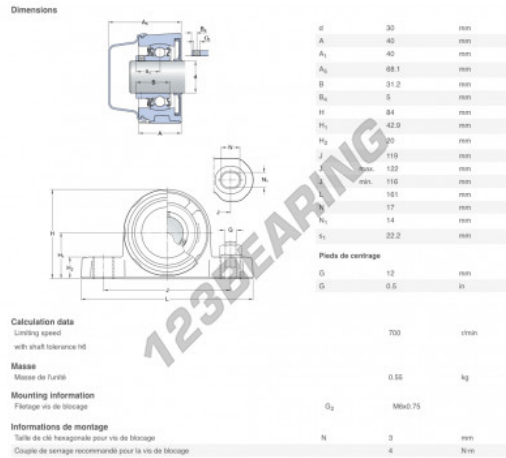

Housed bearing 2 bolts P2BC-30M-CPSS-DFH-SKF - P2BC-30M-CPSS-DFH-SKF

<https://www.123bearing.co.uk/bearing-housing/housed-bearing/cast-iron-housed-bearing-2/p2bc-30m-cpss-dfh-skf>

PRODUCT FEATURES

Brand	SKF
N° Ean13	7316577829078
Shaft diameter	30 mm
No. of fasteners	2
Tightening	Eccentric locking ring
Mounting center distance	119 mm
Material	FOOD-GRADE POLYPROPYLENE
Packaging	1