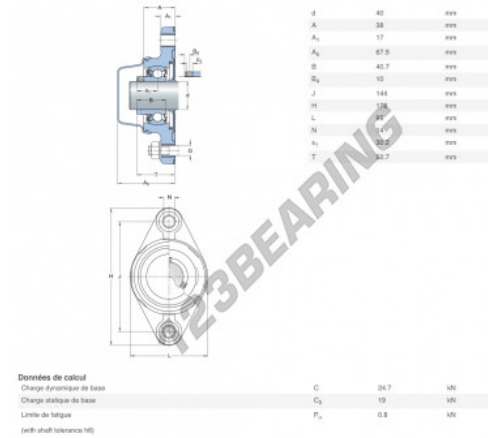

Housed bearing 2 bolts F2BC-40M-CPSS-DFH-SKF - F2BC-40M-CPSS-DFH-SKF

<https://www.123bearing.co.uk/bearing-housing/housed-bearing/cast-iron-housed-bearing-2/f2bc-40m-cpss-dfh-skf>

PRODUCT FEATURES

Brand	SKF
N° Ean13	7316577859303
Shaft diameter	40 mm
No. of fasteners	2
Tightening	Eccentric locking ring
Mounting center distance	144 mm
Material	FOOD-GRADE POLYPROPYLENE
Packaging	1