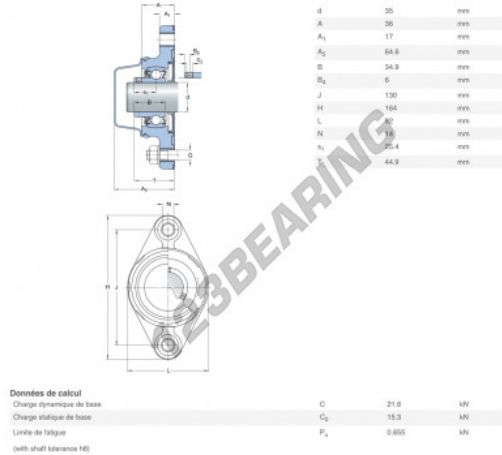

Housed bearing 2 bolts

F2BC-35M-CPSS-DFH-SKF - F2BC-35M-CPSS-DFH-SKF

<https://www.123bearing.co.uk/bearing-housing/housed-bearing/cast-iron-housed-bearing-2/f2bc-35m-cpss-dfh-skf>

PRODUCT FEATURES

Brand	SKF
N° Ean13	7316577855985
Shaft diameter	35 mm
No. of fasteners	2
Tightening	Eccentric locking ring
Mounting center distance	130 mm
Limiting speed	500 rpm
Material	FOOD-GRADE POLYPROPYLENE
Weight	700 g
Dynamic load	21.6 kN
Static load	15.3 kN
Packaging	1
Standard	No standard