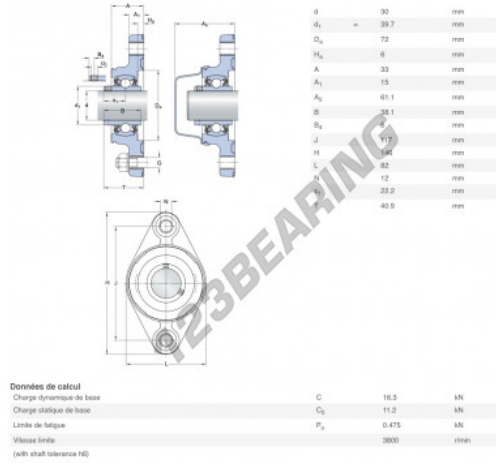

Housed bearing 2 bolts F2BC-30M-TPSS-SKF - F2BC-30M-TPSS-SKF

<https://www.123bearing.co.uk/bearing-housing/housed-bearing/cast-iron-housed-bearing-2/f2bc-30m-tpss-skf>

PRODUCT FEATURES

Brand	SKF
N° Ean13	7316577831002
Shaft diameter	30 mm
Shaft diameter	1.181" inch
No. of fasteners	2
Tightening	Eccentric locking ring
Mounting center distance	117 mm
Mounting center distance	4.606" inch
Material	FOOD-GRADE POLYPROPYLENE
Packaging	1