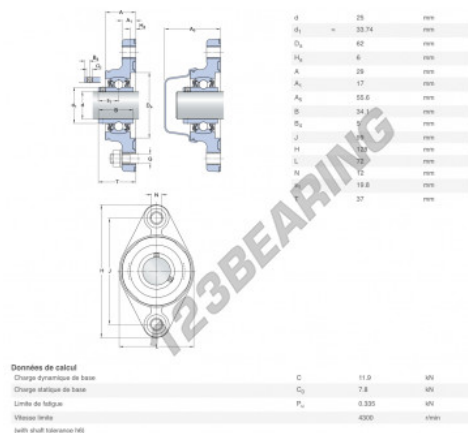

Housed bearing 2 bolts F2BC-25M-TPSS-SKF - F2BC-25M-TPSS-SKF

<https://www.123bearing.co.uk/bearing-housing/housed-bearing/cast-iron-housed-bearing-2/f2bc-25m-tpss-skf>

PRODUCT FEATURES

Brand	SKF
N° Ean13	7316577858726
Shaft diameter	25 mm
No. of fasteners	2
Tightening	Eccentric locking ring
Mounting center distance	99 mm
Material	FOOD-GRADE POLYPROPYLENE
Weight	290 g
Packaging	1
Standard	No standard