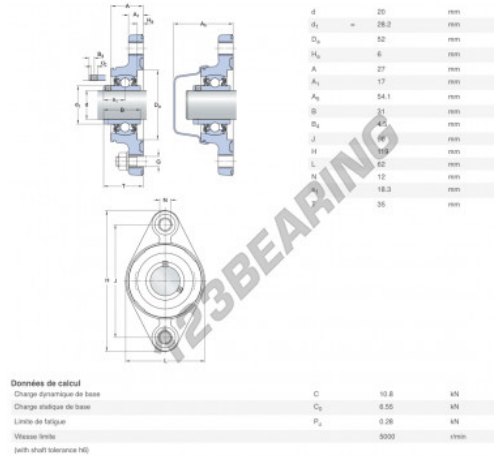

Housed bearing 2 bolts F2BC-25M-CPSS-DFH-SKF - F2BC-25M-CPSS-DFH-SKF

<https://www.123bearing.co.uk/bearing-housing/housed-bearing/cast-iron-housed-bearing-2/f2bc-25m-cpss-dfh-skf>

PRODUCT FEATURES

Brand	SKF
N° Ean13	7316577858474
Shaft diameter	25 mm
No. of fasteners	2
Tightening	Eccentric locking ring
Mounting center distance	99 mm
Material	FOOD-GRADE POLYPROPYLENE
Packaging	1