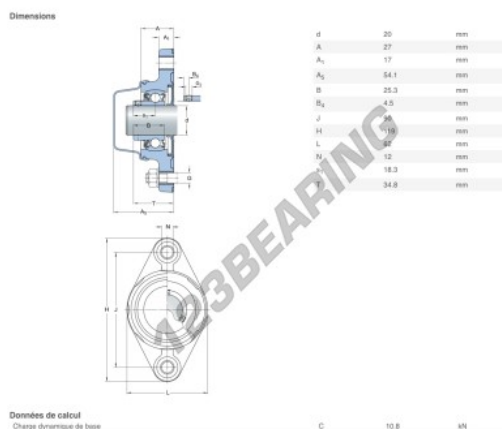

Housed bearing 2 bolts F2BC-20M-CPSS-DFH-SKF - F2BC-20M-CPSS-DFH-SKF

<https://www.123bearing.co.uk/bearing-housing/housed-bearing/cast-iron-housed-bearing-2/f2bc-20m-cpss-dfh-skf>

PRODUCT FEATURES

Brand	SKF
N° Ean13	7316577845351
Shaft diameter	20 mm
No. of fasteners	2
Tightening	Eccentric locking ring
Mounting center distance	90 mm
Material	FOOD-GRADE POLYPROPYLENE
Weight	280 g
Dynamic load	10.8 kN
Static load	6.55 kN
Packaging	1
Standard	No standard