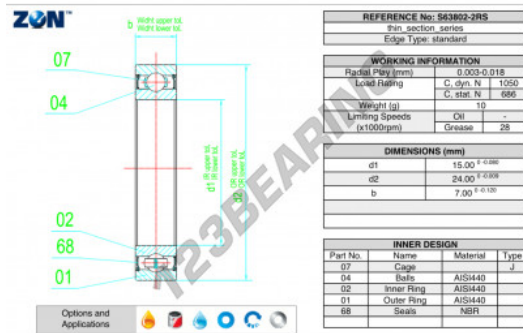

Deep groove ball bearing single row S63802-2RS-ZEN - 63802-2RS-INOX-ZEN

<https://www.123bearing.co.uk/bearing-housing/deep-groove-bearing/single-row/63802-2rs-inox-zen>

PRODUCT FEATURES

Brand	ZEN
N° Ean13	3616060489548
Inside diameter	15 mm
Sealing	Seal on both sides
Outside diameter	24 mm
Thickness	7 mm
Weight	9 g
Dynamic load	1 kN
Packaging	1