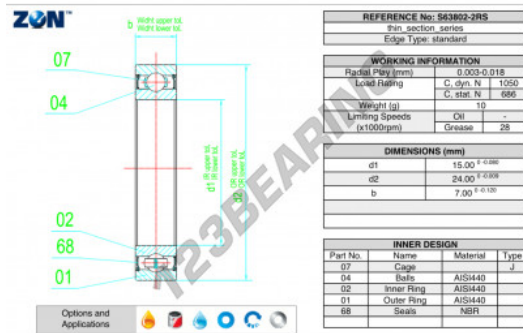

Deep groove ball bearing single row S63802-2RS-ZEN - 63802-2RS-INOX-ZEN

<https://www.123bearing.co.uk/bearing-housing/deep-groove-bearing/single-row/63802-2rs-inox-zen>

PRODUCT FEATURES

| | |
|------------------|--------------------|
| Brand | ZEN |
| N° Ean13 | 3616060489548 |
| Inside diameter | 15 mm |
| Inside diameter | 0.591" inch |
| Sealing | Seal on both sides |
| Outside diameter | 24 mm |
| Outside diameter | 0.945" inch |
| Thickness | 7 mm |
| Thickness | 0.276" inch |
| Weight | 9 g |
| Dynamic load | 1 kN |
| Packaging | 1 |